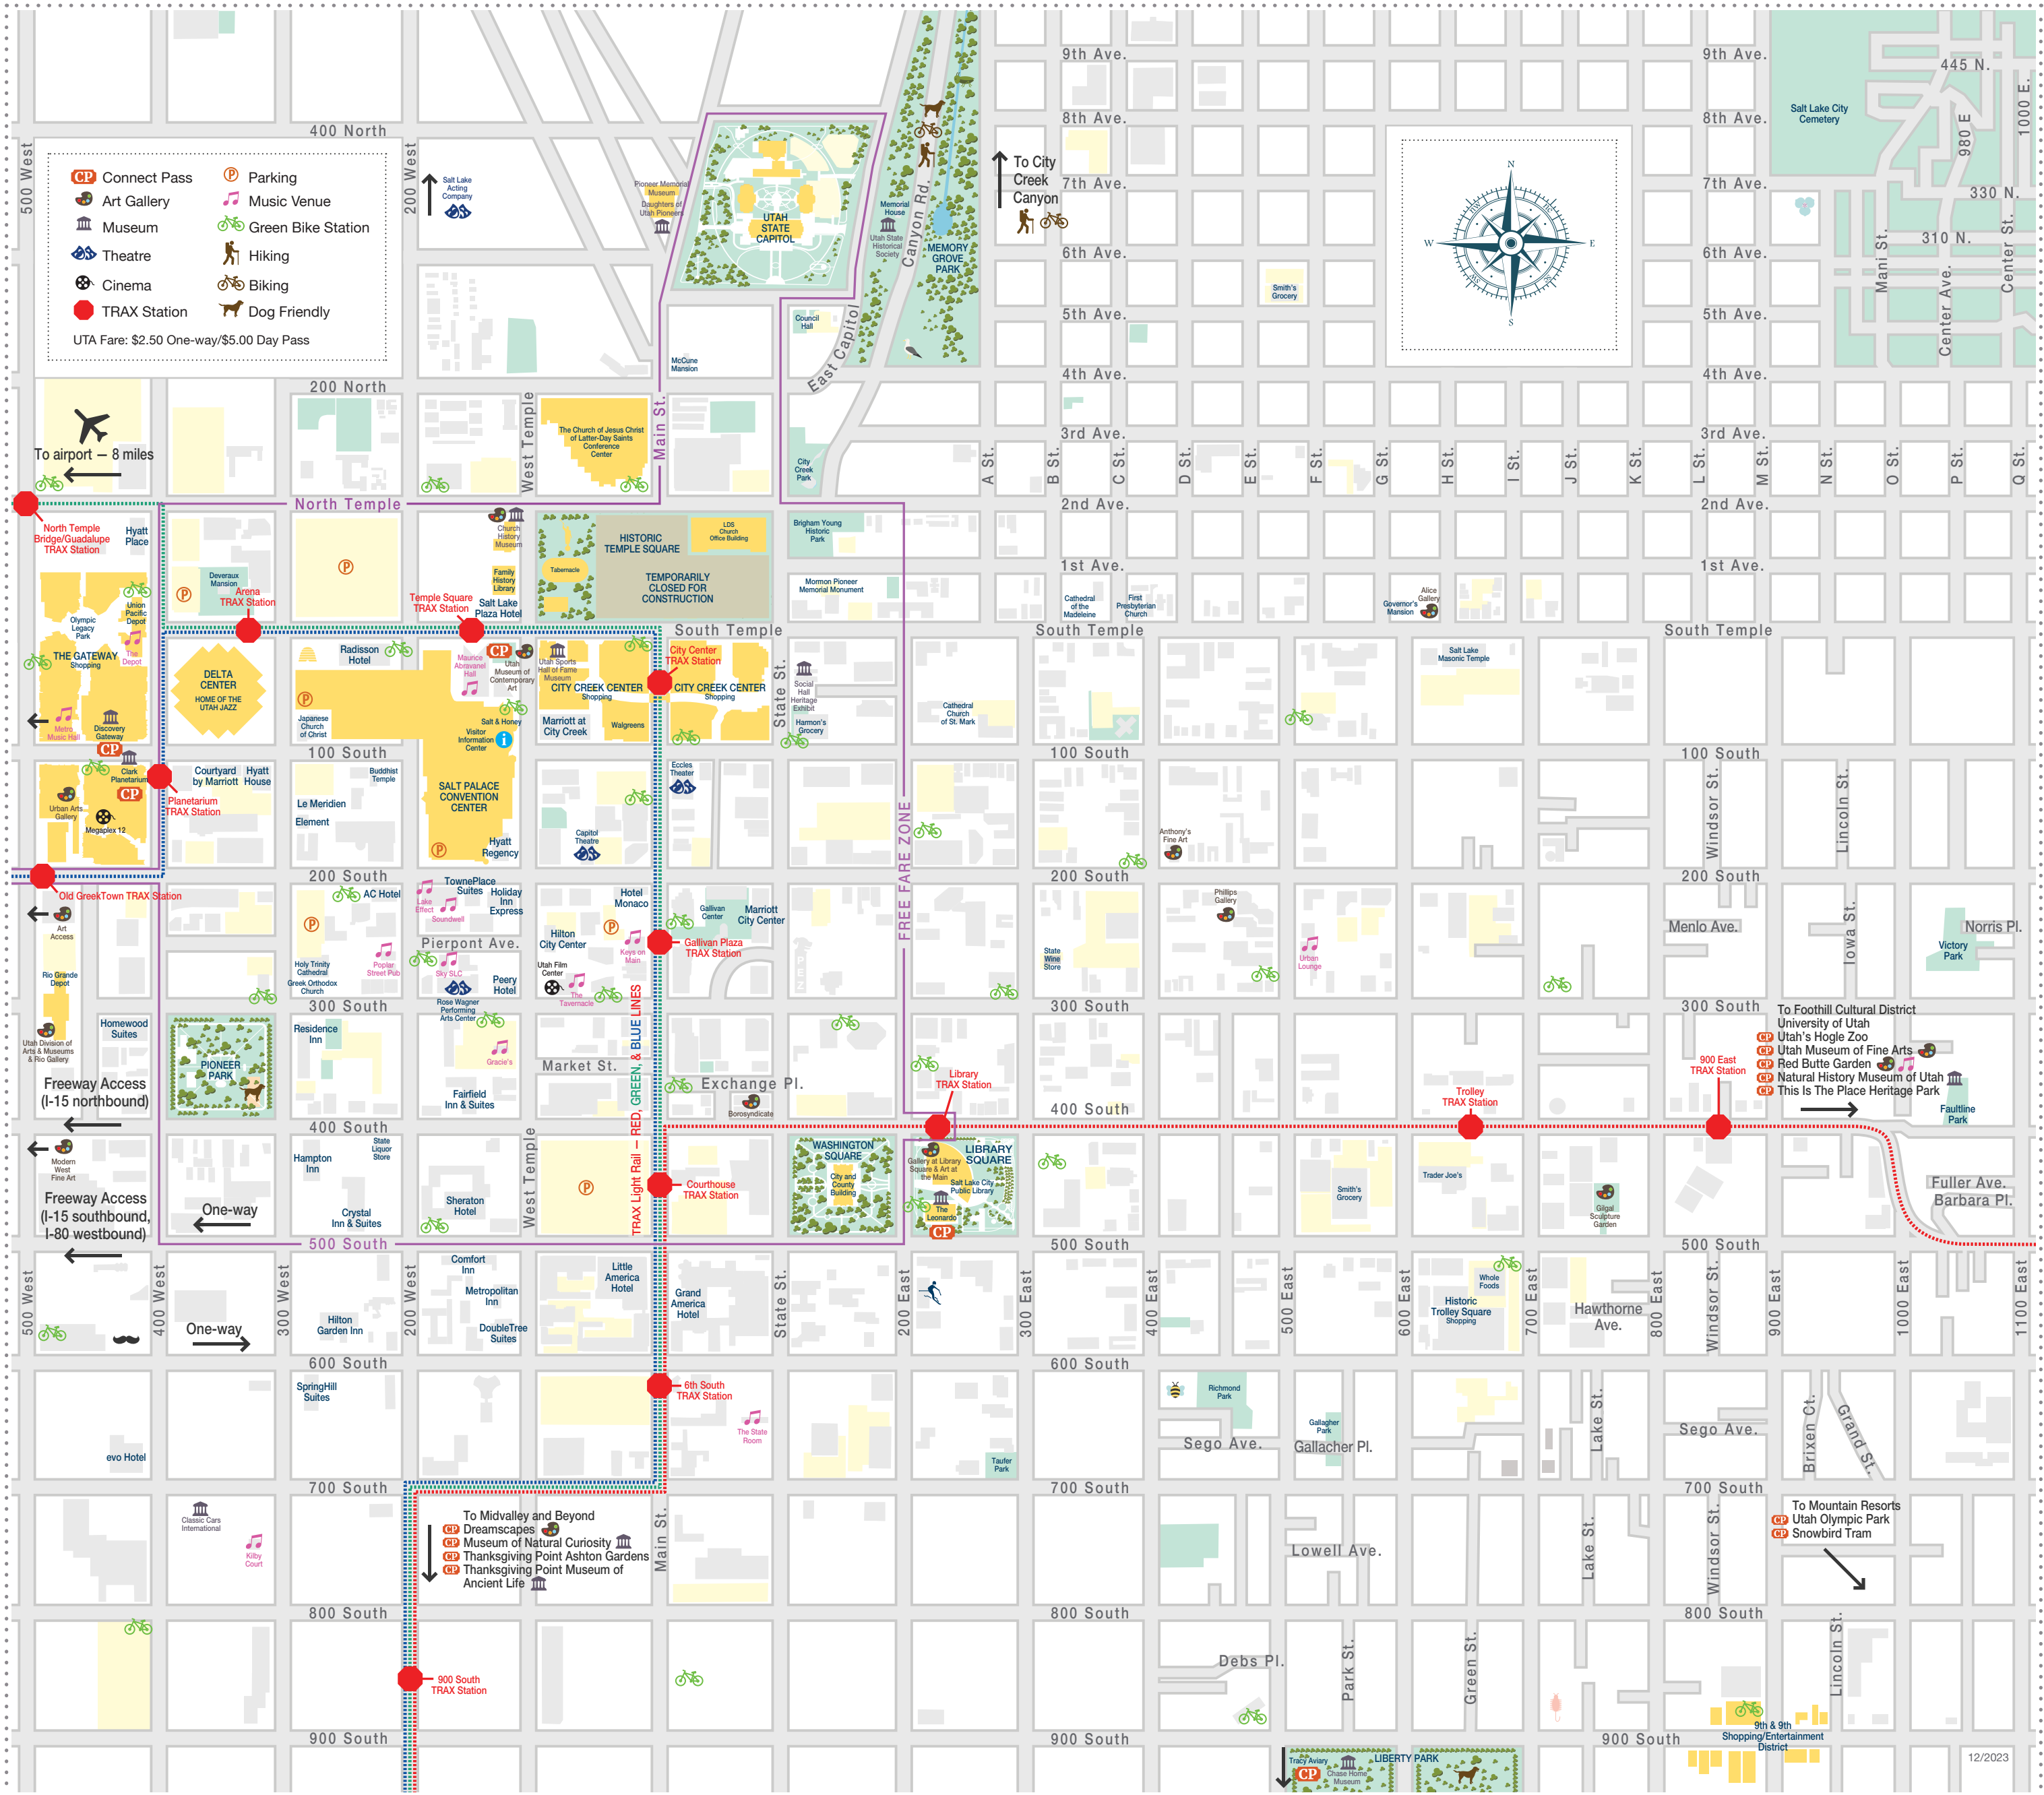

Downtown Salt Lake Map

Dining. Nightlife. Entertainment. Events. All in one place.

VisitSaltLake.com

Can't decide how to see Salt Lake or just want to find something unique?

WE'VE GOT YOU COVERED:

- Discount Passport
- Salt Lake Connect Attractions Pass
- Salt Lake Brewery Pass
- Ski Super Pass
- And many more...

SCAN TO LEARN MORE AND TO PURCHASE.

- facebook.com/VisitSaltLake
- twitter.com/VisitSaltLake
- instagram.com/VisitSaltLake

SALT LAKE

12/2023